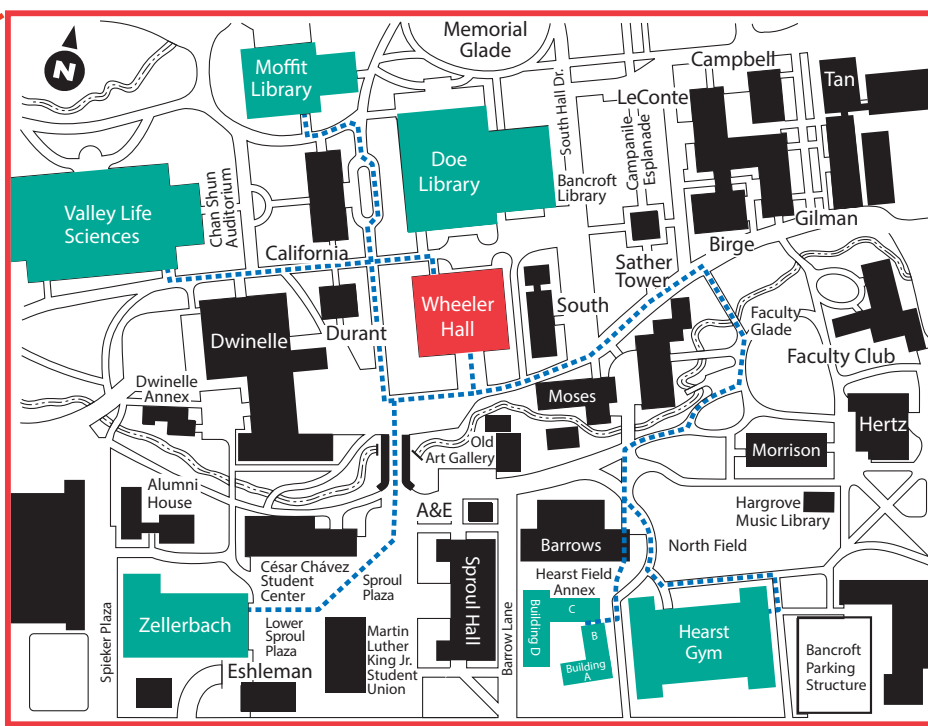

Offices and programs have been relocated for construction. Please see map below for temporary locations.

Unit/Department/ Program	Location 2016-17
Berkeley Connect	Hearst Field Annex Bldg B
Cal Performances	Zellerbach Hall
Center for Teaching & Learning	Hearst Gym 114
College Writing Programs	Hearst Gym 112
Computer Facilities	1st floor Moffitt Library, 2180 VLSB (Within Bioscience Library)
Disabled Students' Program (DSP) Proctoring*	Hearst Field Annex Bldg A10
Disabled Students' Program (DSP) Alternative Media*	Hearst Field Annex Bldg A10
English Department	Hearst Field Annex Bldgs B, C, D
English Department Administrative Offices	Hearst Field Annex Bldg B
General Assignment Classrooms	Various
Representations	Hearst Field Annex Bldg B

*If you need assistance with the travel path please contact the Campus Access Specialist, Ben Perez at: bperez@berkeley.edu

Campus Map

Wheeler Hall Directory Accessible Route Map

Accessible Route -----

For more information about the project please visit: