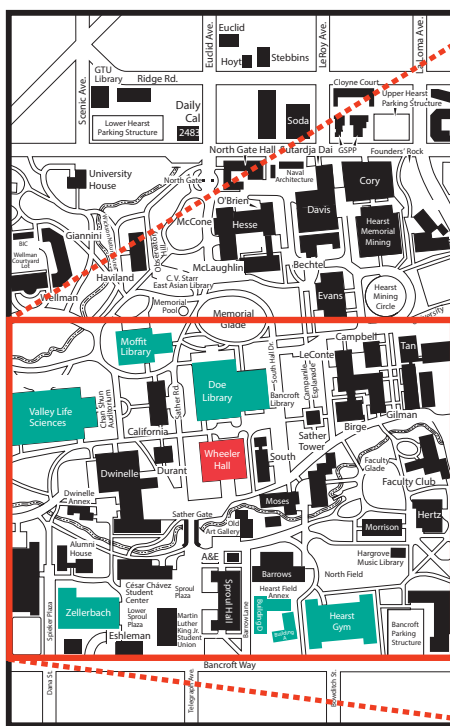

Wheeler Hall Renewal

Directory

Wheeler Hall is closed for an extensive renewal project that includes new mechanical and electrical systems, telecommunications infrastructure, elevator replacement, roofing and waterproofing systems replacement, and accessibility and life safety system improvements.

Offices and programs have been relocated for construction. Please see map below for temporary locations.

Unit/Department/ Program	Location 2016-17
Berkeley Connect	Hearst Field Annex Bldg B
Cal Performances	Zellerbach Hall
Center for Teaching & Learning	Hearst Gym 114
College Writing Programs	Hearst Gym 112
Computer Facilities	1st floor Moffitt Library, 2180 VLSB (Within Bioscience Library)
Disabled Students' Program (DSP) Proctoring*	Hearst Field Annex Bldg A10
Disabled Students' Program (DSP) Alternative Media*	Hearst Field Annex Bldg A10
English Department	Hearst Field Annex Bldgs B, C, D
English Department Administrative Offices	Hearst Field Annex Bldg B
General Assignment Classrooms	Various
Representations	Hearst Field Annex Bldg B

*If you need assistance with the travel path please contact the Campus Access Specialist, Ben Perez at: bperez@berkeley.edu

Campus Map

Wheeler Hall Directory Accessible Route Map

Accessible Route -----

For more information about the project please visit: